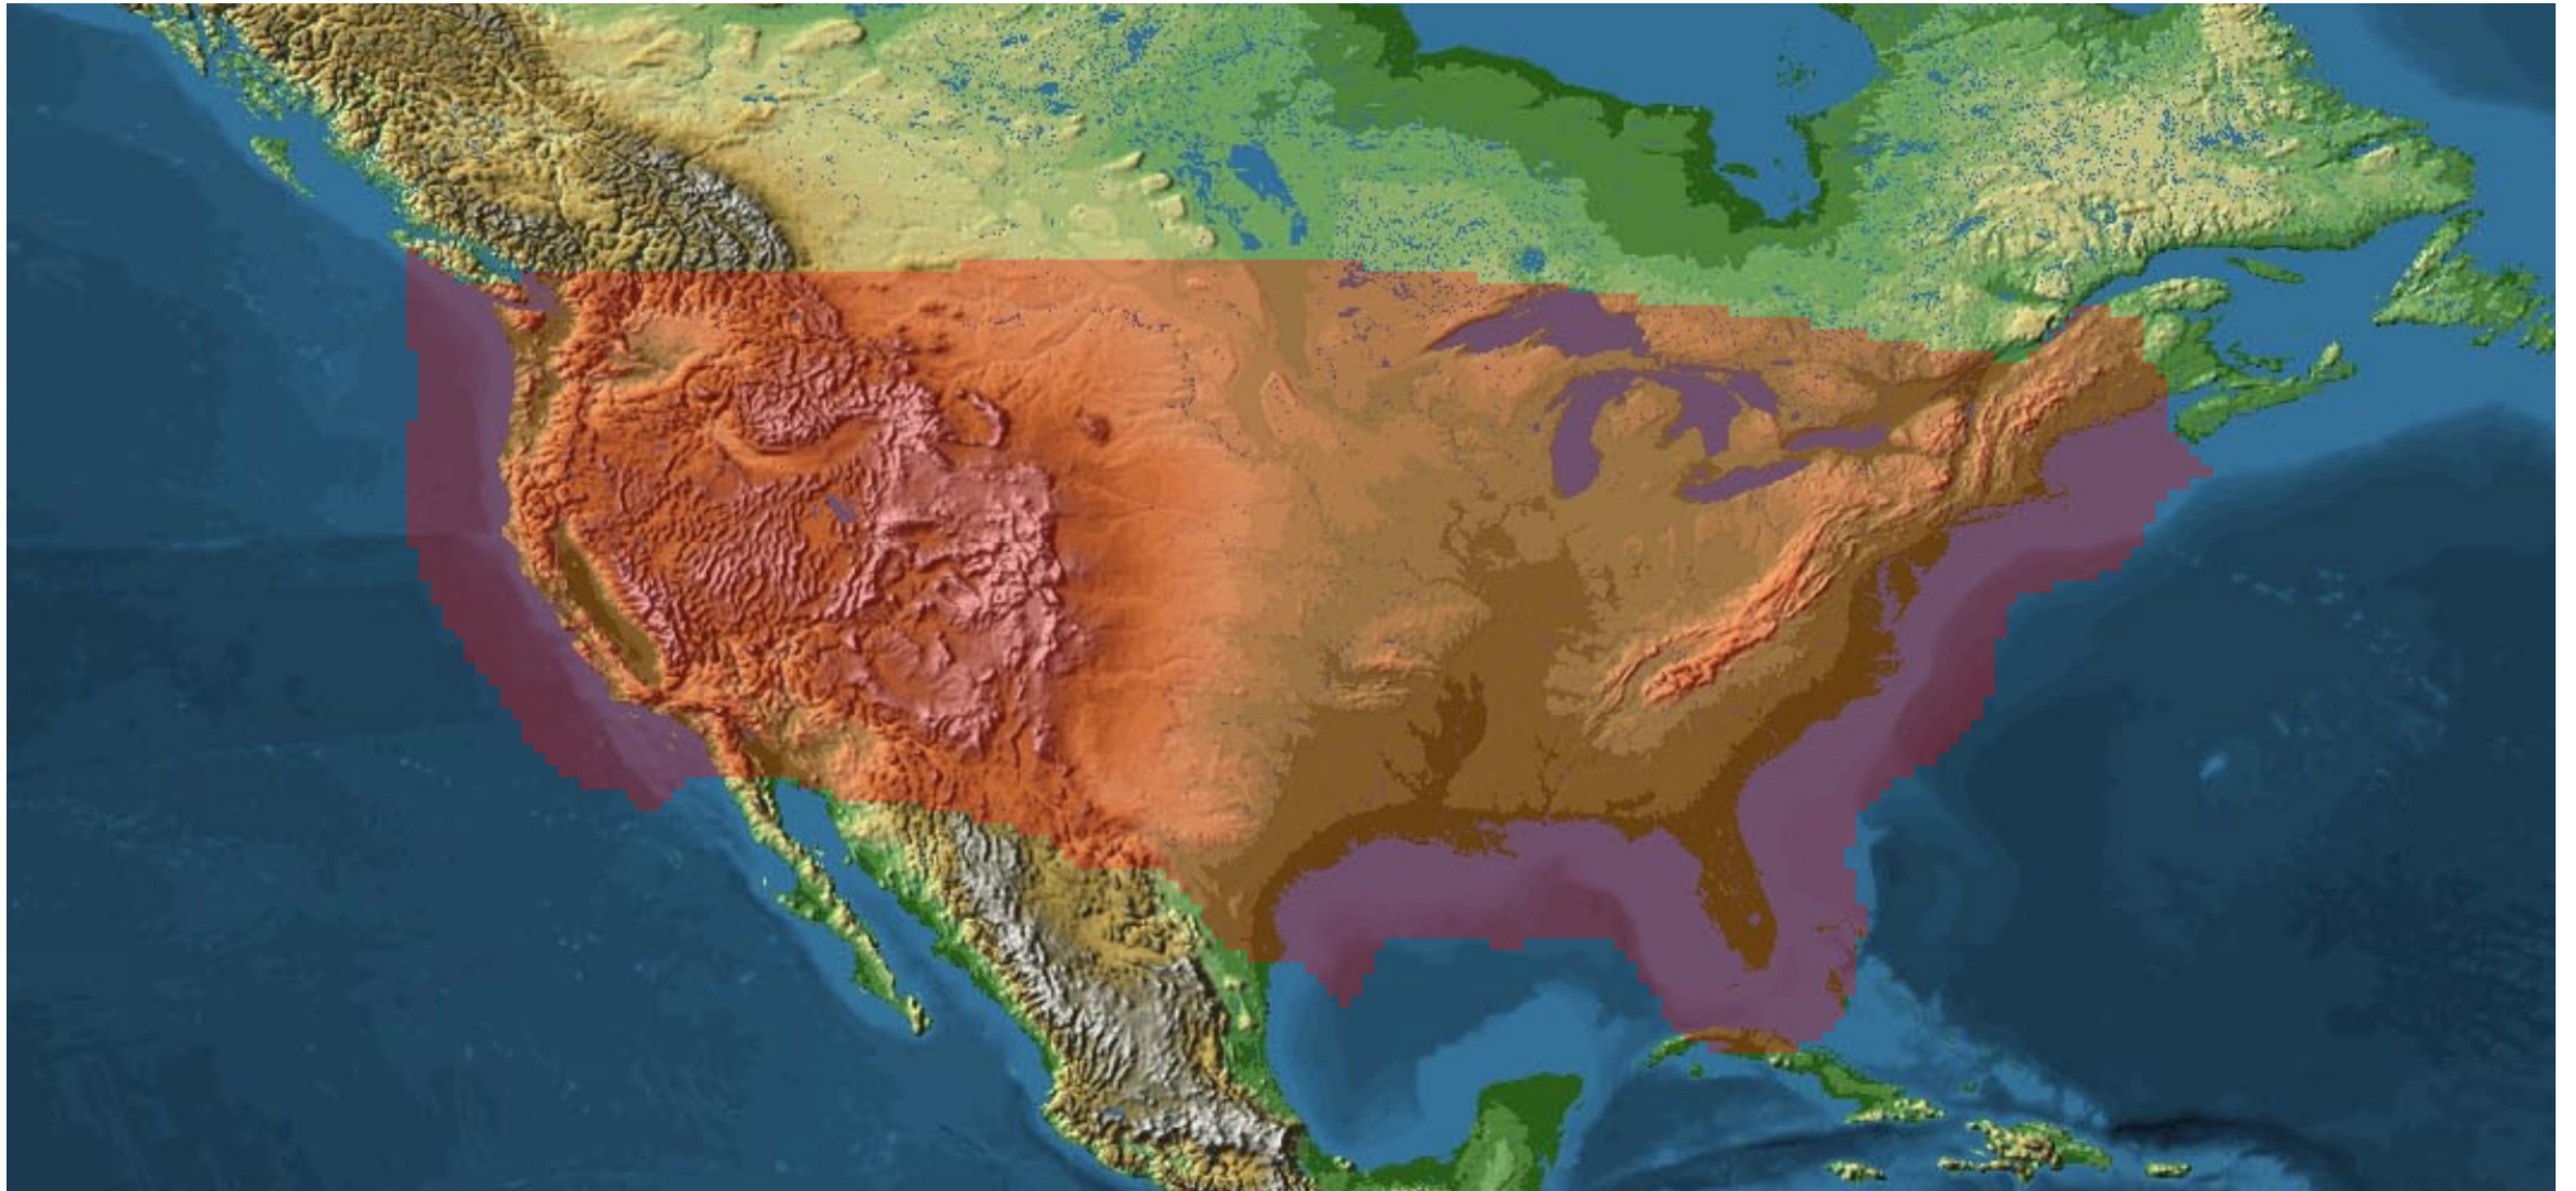

Music Choice	
801	MUSIC CHOICE: Big Band
802	MUSIC CHOICE: Malt Shop Favorites
803	MUSIC CHOICE: 60
804	MUSIC CHOICE: 70
805	MUSIC CHOICE: 80
806	MUSIC CHOICE: 90
807	MUSIC CHOICE: Swingers and Swing
808	MUSIC CHOICE: Classic Country
809	MUSIC CHOICE: Country Hits
810	MUSIC CHOICE: Americana
811	MUSIC CHOICE: Honky Tonk
812	MUSIC CHOICE: Bluegrass
813	MUSIC CHOICE: Folk
814	MUSIC CHOICE: Today's Country
815	MUSIC CHOICE: Sounds of the Seasons
816	MUSIC CHOICE: Hit List
817	MUSIC CHOICE: Y2k Hits
818	MUSIC CHOICE: Max
819	MUSIC CHOICE: Love Songs
820	MUSIC CHOICE: Contemporary Instrumentals
821	MUSIC CHOICE: Pop Hits
822	MUSIC CHOICE: Movie Scores
823	MUSIC CHOICE: Broadway
824	MUSIC CHOICE: Lounge
825	MUSIC CHOICE: Hip-Hop and R&B
826	MUSIC CHOICE: Contemporary Christian
827	MUSIC CHOICE: Gospel
828	MUSIC CHOICE: Gospel Hallelujah
829	MUSIC CHOICE: 80s Rock
830	MUSIC CHOICE: Metal
831	MUSIC CHOICE: Indie
832	MUSIC CHOICE: Adult Alternative

833	MUSIC CHOICE: Classic Rock
834	MUSIC CHOICE: Alternative
835	MUSIC CHOICE: Hard Rock
836	MUSIC CHOICE: Coffee Shop Cuts
837	MUSIC CHOICE: Rock Hits
838	MUSIC CHOICE: Classic Alternative
839	MUSIC CHOICE: New Wave
840	MUSIC CHOICE: Pop & Country
841	MUSIC CHOICE: Rock
842	MUSIC CHOICE: R&B Classics
843	MUSIC CHOICE: R&B Soul
844	MUSIC CHOICE: Funk
845	MUSIC CHOICE: Dance
846	MUSIC CHOICE: Rap
847	MUSIC CHOICE: Maintstream Rap
848	MUSIC CHOICE: Throwback Jamz
849	MUSIC CHOICE: Soft Rock
850	MUSIC CHOICE: Jazz Vocal Hits
851	MUSIC CHOICE: Smooth Jazz
852	MUSIC CHOICE: Jazz
853	MUSIC CHOICE: Easy Listening
854	MUSIC CHOICE: Blues
855	MUSIC CHOICE: Jazz Vocal Standards
856	MUSIC CHOICE: New Age
857	MUSIC CHOICE: Soundscapes
858	MUSIC CHOICE: All Xmas
859	MUSIC CHOICE: Dance/EDM
860	MUSIC CHOICE: Workout
861	MUSIC CHOICE: K-Pop
862	MUSIC CHOICE: Retro Workout
863	MUSIC CHOICE: Reggae
864	MUSIC CHOICE: Symphonic
865	MUSIC CHOICE: Classic Masterpieces
866	MUSIC CHOICE: Light Classical

867	MUSIC CHOICE: Teen Beats
868	MUSIC CHOICE: Kidz Only
869	MUSIC CHOICE: Toddler Toons
870	MUSIC CHOICE: Romances
871	MUSIC CHOICE: Pop Latino
874	MUSIC CHOICE: Tropicales
875	MUSIC CHOICE: Musica Urbana
876	MUSIC CHOICE: Mexicana
877	MUSIC CHOICE: Brazil Pop
878	MUSIC CHOICE: Rock Latino
879	MUSIC CHOICE: Latin Jazz
880	MUSIC CHOICE: Party Favorites
881	MUSIC CHOICE: Taste of Italy
882	MUSIC CHOICE: Italian Favorites
883	MUSIC CHOICE: Irish Favorites
884	MUSIC CHOICE: Nature Sounds

Adult

575	Playboy TV
588	Hustler TV

Seasonal Sports

705-718	NFL Sunday Ticket
721-749	MLB Extra Innings
750-768	NBA League Pass
769-785	NHL Center Ice

Sports Choice Programming

208	ESPN U
212	NFL Network
216	NBA TV
219	Fox Sports 1
220	NBC Sports
602	TVG
606	Outdoor Channel
221	CBS Sports Network
614	ESPN Classics

618	Fox Sports 2
620	beIN Sports
628-696	Regional Sports Networks

Optional Programming

471-476	MLS Direct Kick
621	Fox Soccer Plus
525-542	Starz Super Pack

Some channels may not be available due to the aircraft location and/or weather conditions.

DirecTV RDU

**Rockwell
Collins**